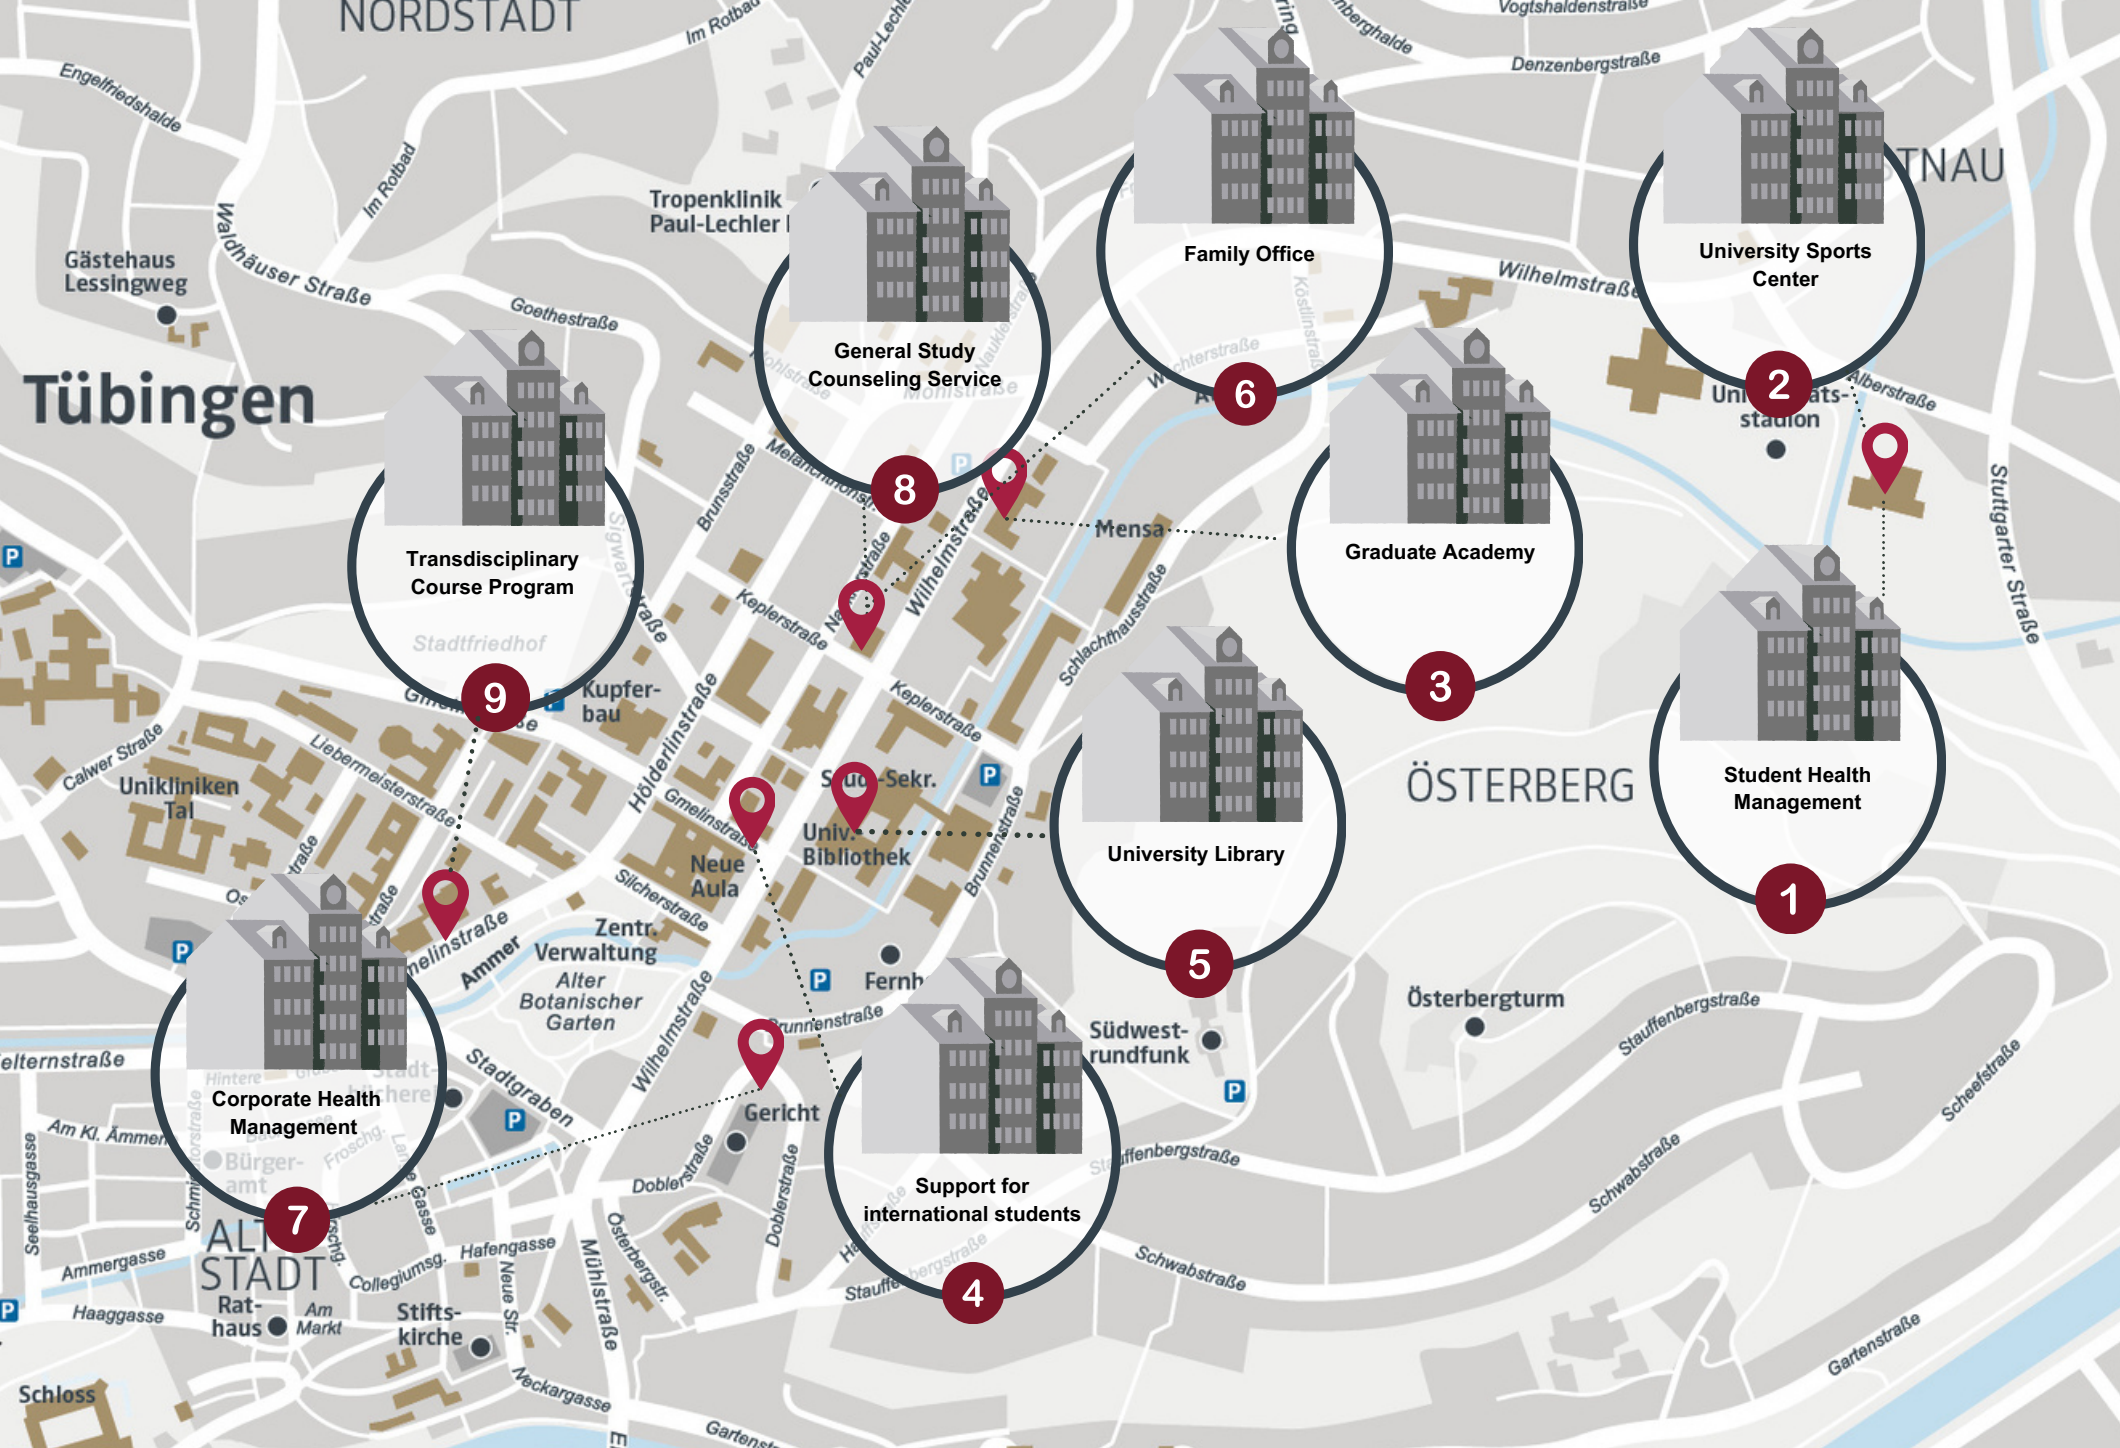

Health Services for students at the University of Tübingen

Quality seal of the
SHM BeTaBalance:

With friendly
support of:

Scan the QR code
for more
information about
the offers!

We are there for you!

**Student Health Management
SHM BeTaBalance**
Alberstraße 27, Raum 111
Tel: 07071-29 76066

Social Health: We promote social well-being through various forms of offerings and provide opportunities to meet each other.

Variety of offers...

Student Health Management SHM BeTaBalance Alberstrasse 27, 72074 Tübingen,

We are dedicated to the holistic health promotion of students. This map will help you to get an overview of the various offers and facilities.

Support for international students Wilhelmstraße 9, 72074 Tübingen