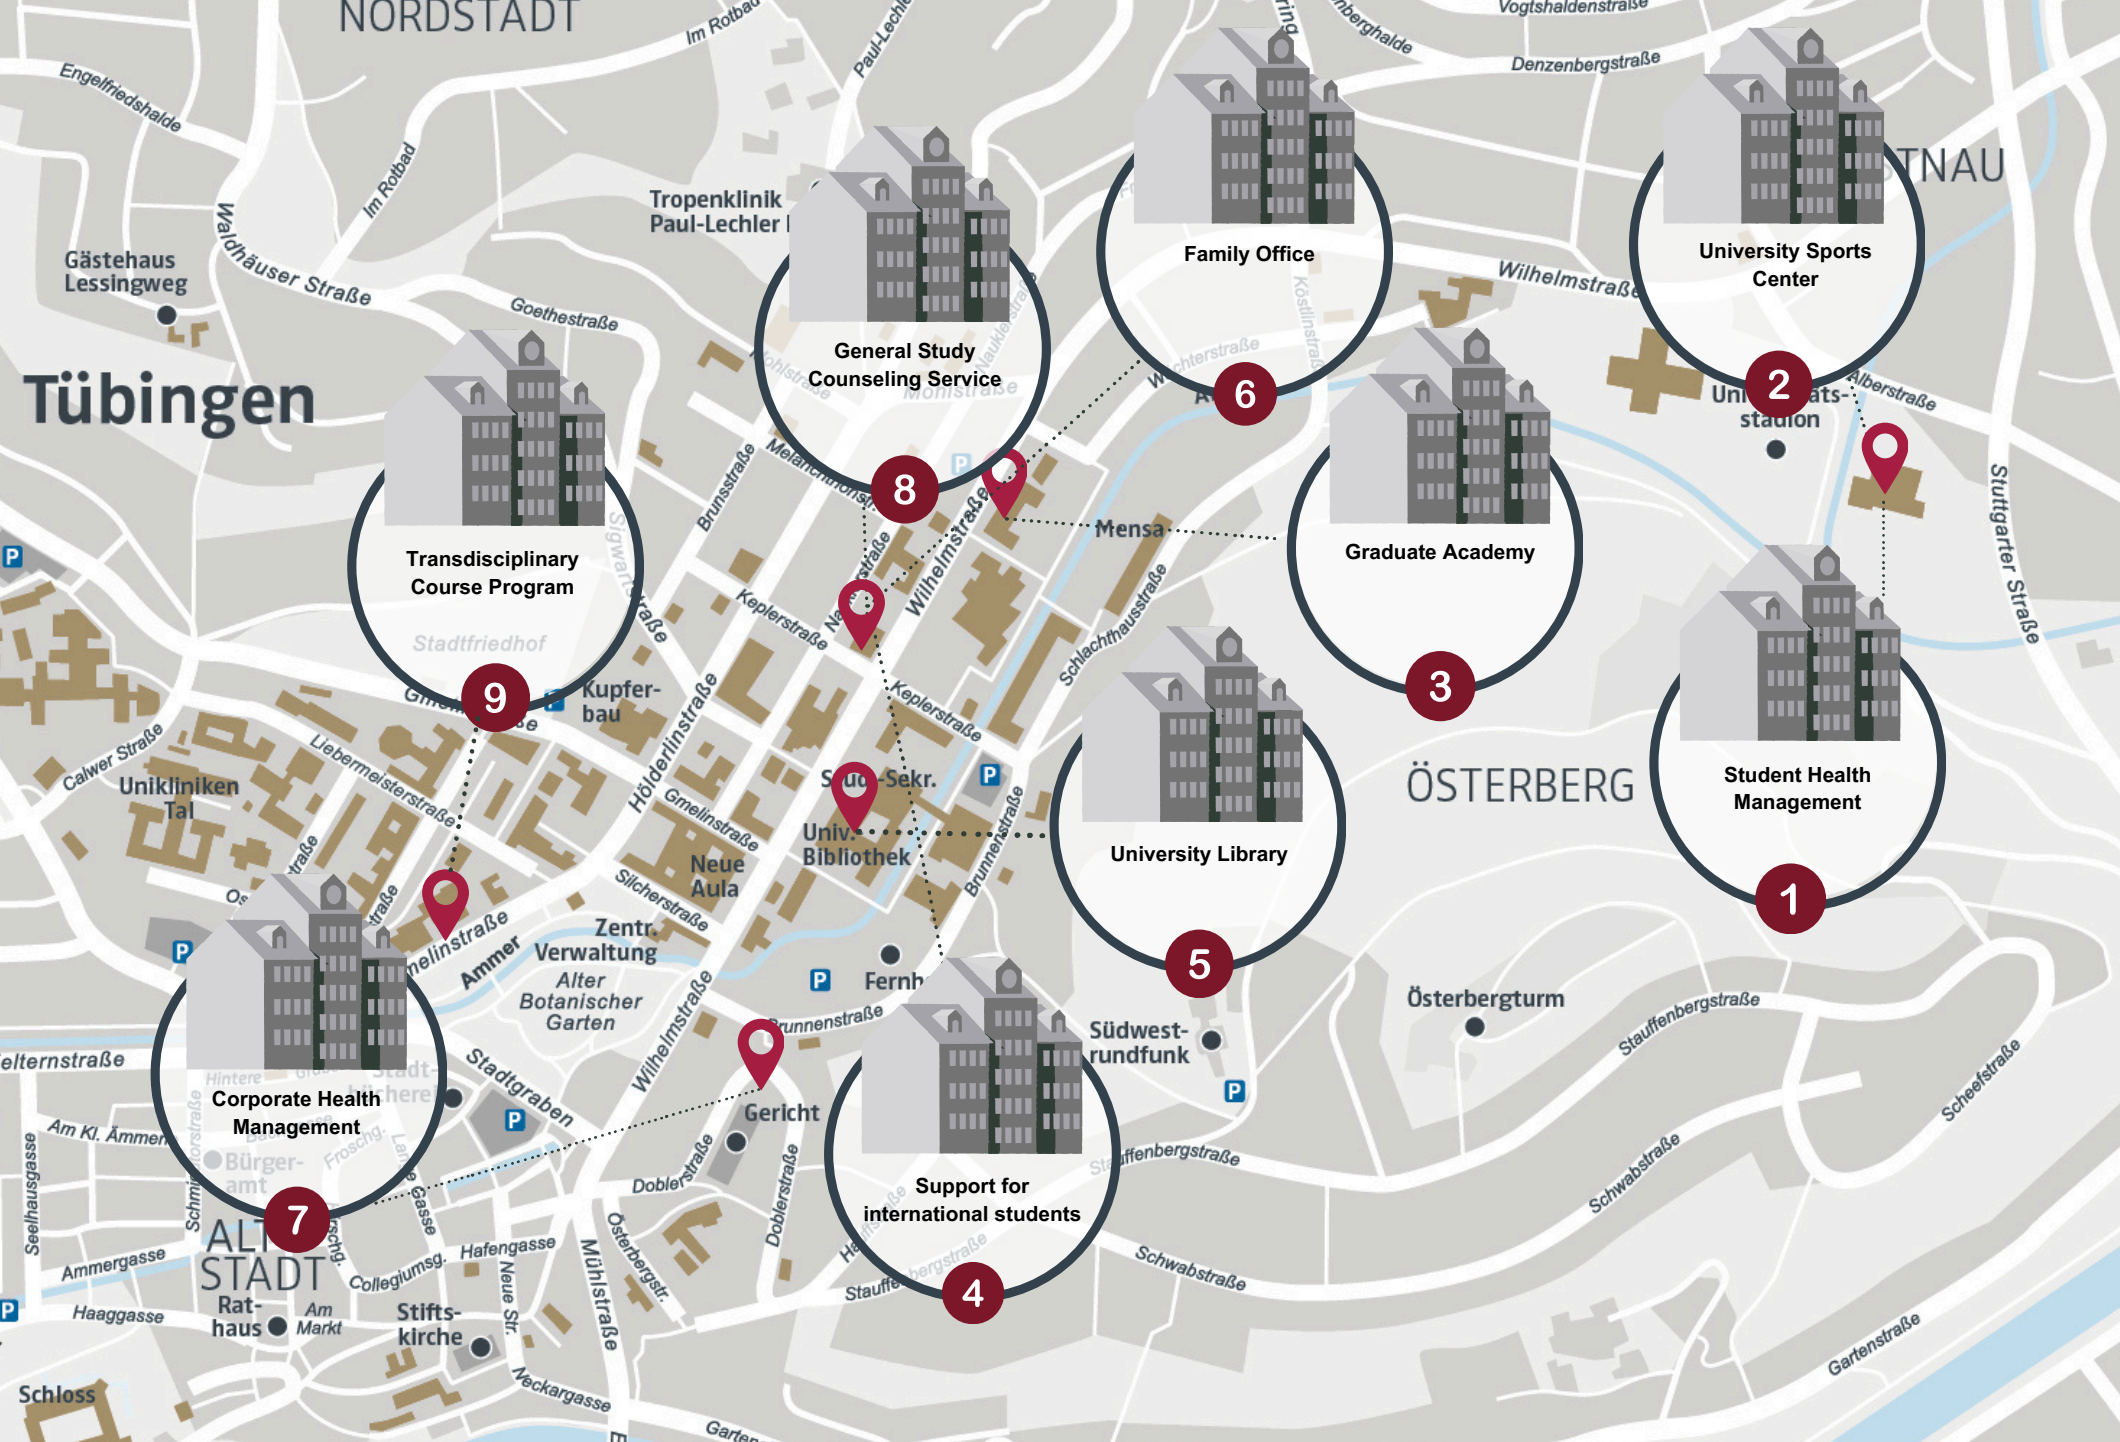

Health Services for students at the University of Tübingen

Quality seal of the SHM BeTaBalance:

With friendly support of:

Scan the QR code for more information about the offers!

We are there for you!

**Student Health Management
SHM BeTaBalance**
Alberstraße 27, Raum 111
Tel: 07071-29 76066

Social Health: We promote social well-being through various forms of offerings and provide opportunities to meet each other.

Variety of offers...

Student Health Management SHM BeTaBalance Alberstrasse 27, 72074 Tübingen,

We are dedicated to the holistic health promotion of students. This map will help you to get an overview of the various offers and facilities.

Support for international students Wilhelmstraße 19, 72074 Tübingen