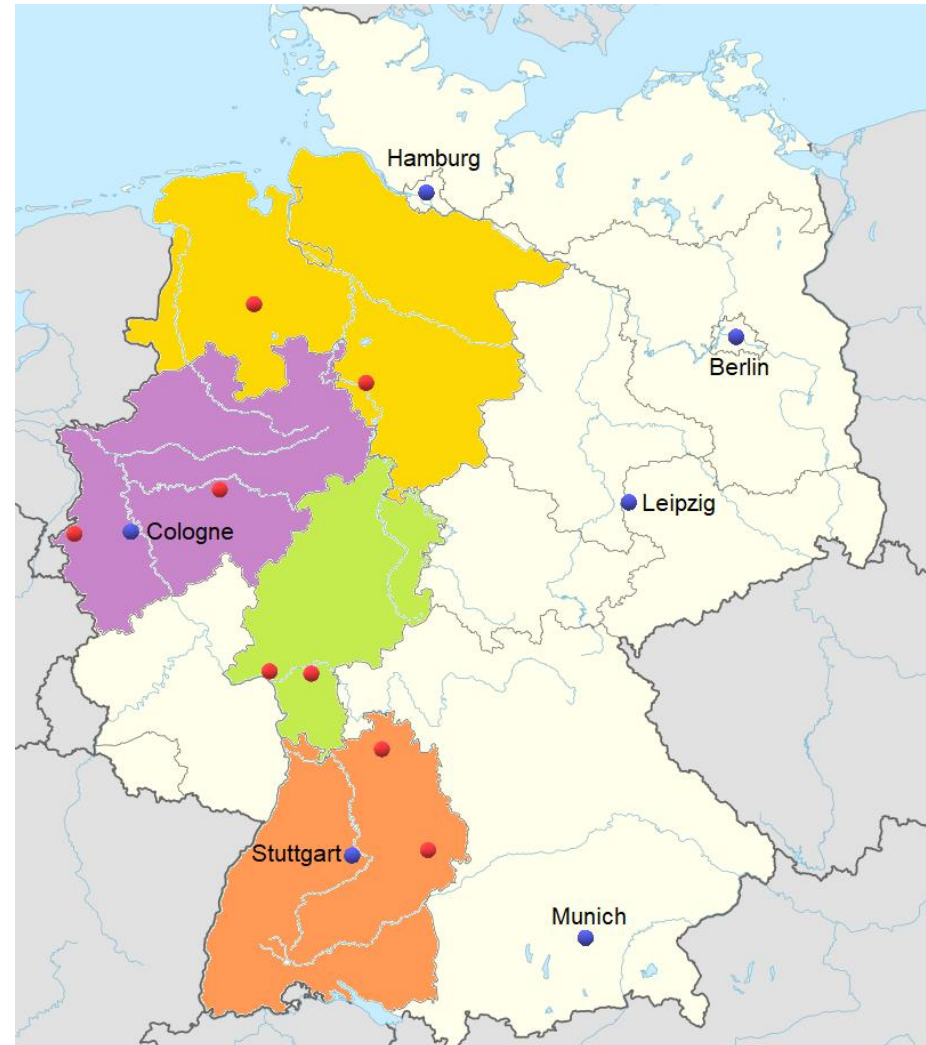

Opportunities and Challenges for a successful
integration

Pilot study: Muslims in Prison in Baden-Wuerttemberg, Germany

Survey on Muslims in prison system in the federal state Baden-Wuerttemberg (BW)

Results:

- 24% of Islamic faith in average over all prisons in BW (of a total of around 7000 inmates)
- No knowledge about denominations (Sunni, Shite, Alevite, ...)
- No standard regulations about practicing of Islamic faith
- No sufficient religious counselling for Muslim inmates
- High percentage of inmates of Islamic faith in juvenile prisons

Young Muslims in Prison

Survey in four West German federal states

- Higher percentage of Muslims in all-over population
- One for female and one for male inmates per federal state

● juvenile prisons included in the study