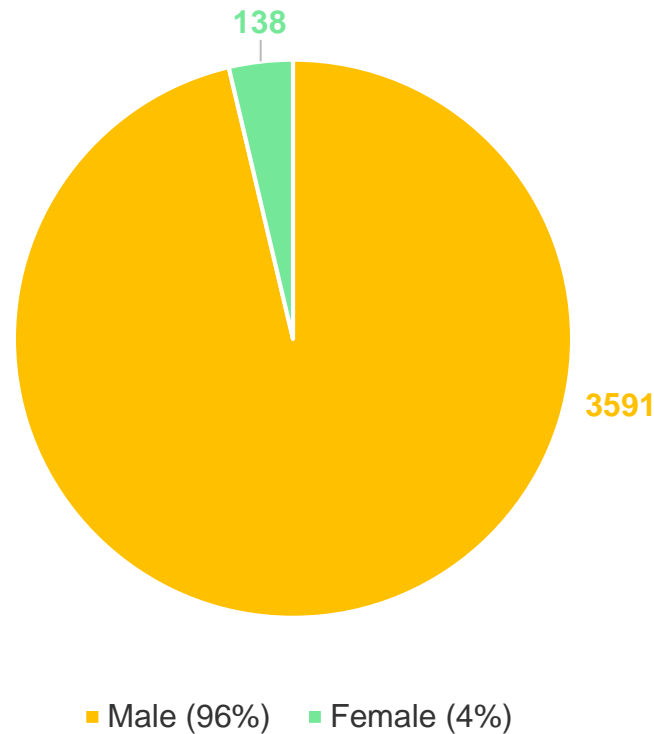

- 24% of Islamic faith in average over all prisons in BW (of a total of around 7000 inmates)
- No knowledge about denominations (Sunni, Shite, Alevite, ...)
- No standard regulations about practicing of Islamic faith
- No sufficient religious counselling for Muslim inmates
- High percentage of inmates of Islamic faith in juvenile prisons

Young Muslims in Prison

Survey in four West German federal states

- Higher percentage of Muslims in all-over population
- One for female and one for male inmates per federal state

● juvenile prisons included in the study

Approach

Current State of Research

Relation female and male inmates in youth prisons

Inmates in youth prisons (all Germany)

Preliminary Results

- Differences between female and male juvenile prisons
 - Female
 - small number of inmates: maximum 65
 - small number of Muslim female inmates
 - mainly German
 - Male
 - bigger number of inmates: around 320
 - between 30% and 43% Muslim inmates
 - mainly Turkish, Morocco/Maghreb, Syria
- Differences between religious counselling within different religions
 - Higher presence of Christian religious counsellors, although Muslims are biggest religious group for years