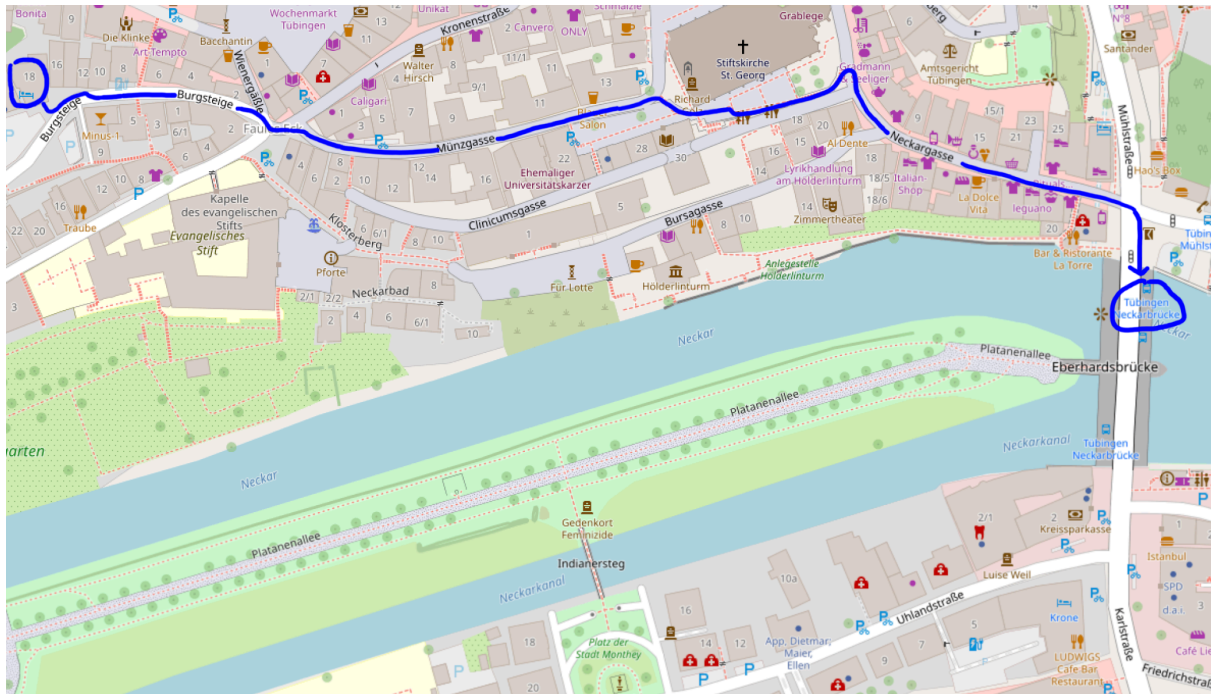

## Hotel am Schloss to GUZ (Conference Days Tue, Wed, Thu)

On Tuesday, Wednesday and Thursday, the conference takes place at **GUZ, Campus Morgenstelle (Geo- und Umweltforschungszentrum), Schnarrenbergstraße 94-96, 72076 Tübingen**. The closest bus station from the hotel is “Neckarbrücke”, see map below.

At the bus station “**Neckarbrücke**” you can take the following lines:

- **5** directed to Kliniken
- **13** directed to Kliniken Wanne
- **18** directed to Kliniken Hagelloch
- **19** directed to BG Unfallklinik

For all the lines, you need to exit at “**BG Unfallklinik**”. The route to GUZ is marked below.