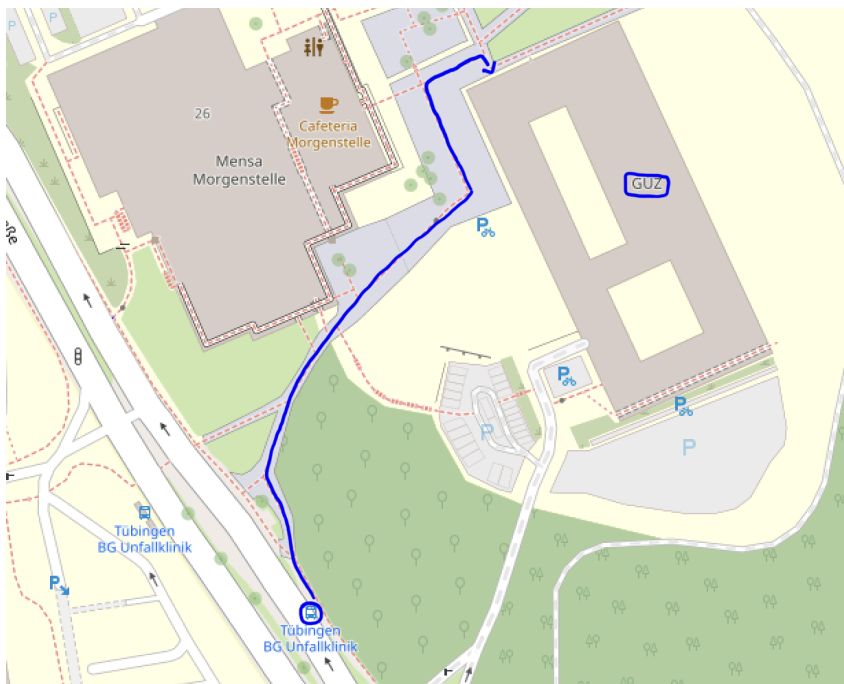

## Hotel am Schloss to GUZ (Conference Days Tue, Wed, Thu)

On Tuesday, Wednesday and Thursday, the conference takes place at **GUZ, Campus Morgenstelle (Geo- und Umweltforschungszentrum), Schnarrenbergstraße 94-96, 72076 Tübingen**. The closest bus station from the hotel is “Neckarbrücke”, see map below.

At the bus station “**Neckarbrücke**” you can take the following lines:

- **5** directed to Kliniken
- **13** directed to Kliniken Wanne
- **18** directed to Kliniken Hagelloch
- **19** directed to BG Unfallklinik

For all the lines, you need to exit at “**BG Unfallklinik**”. The route to GUZ is marked below.

# Overview Campus Morgenstelle