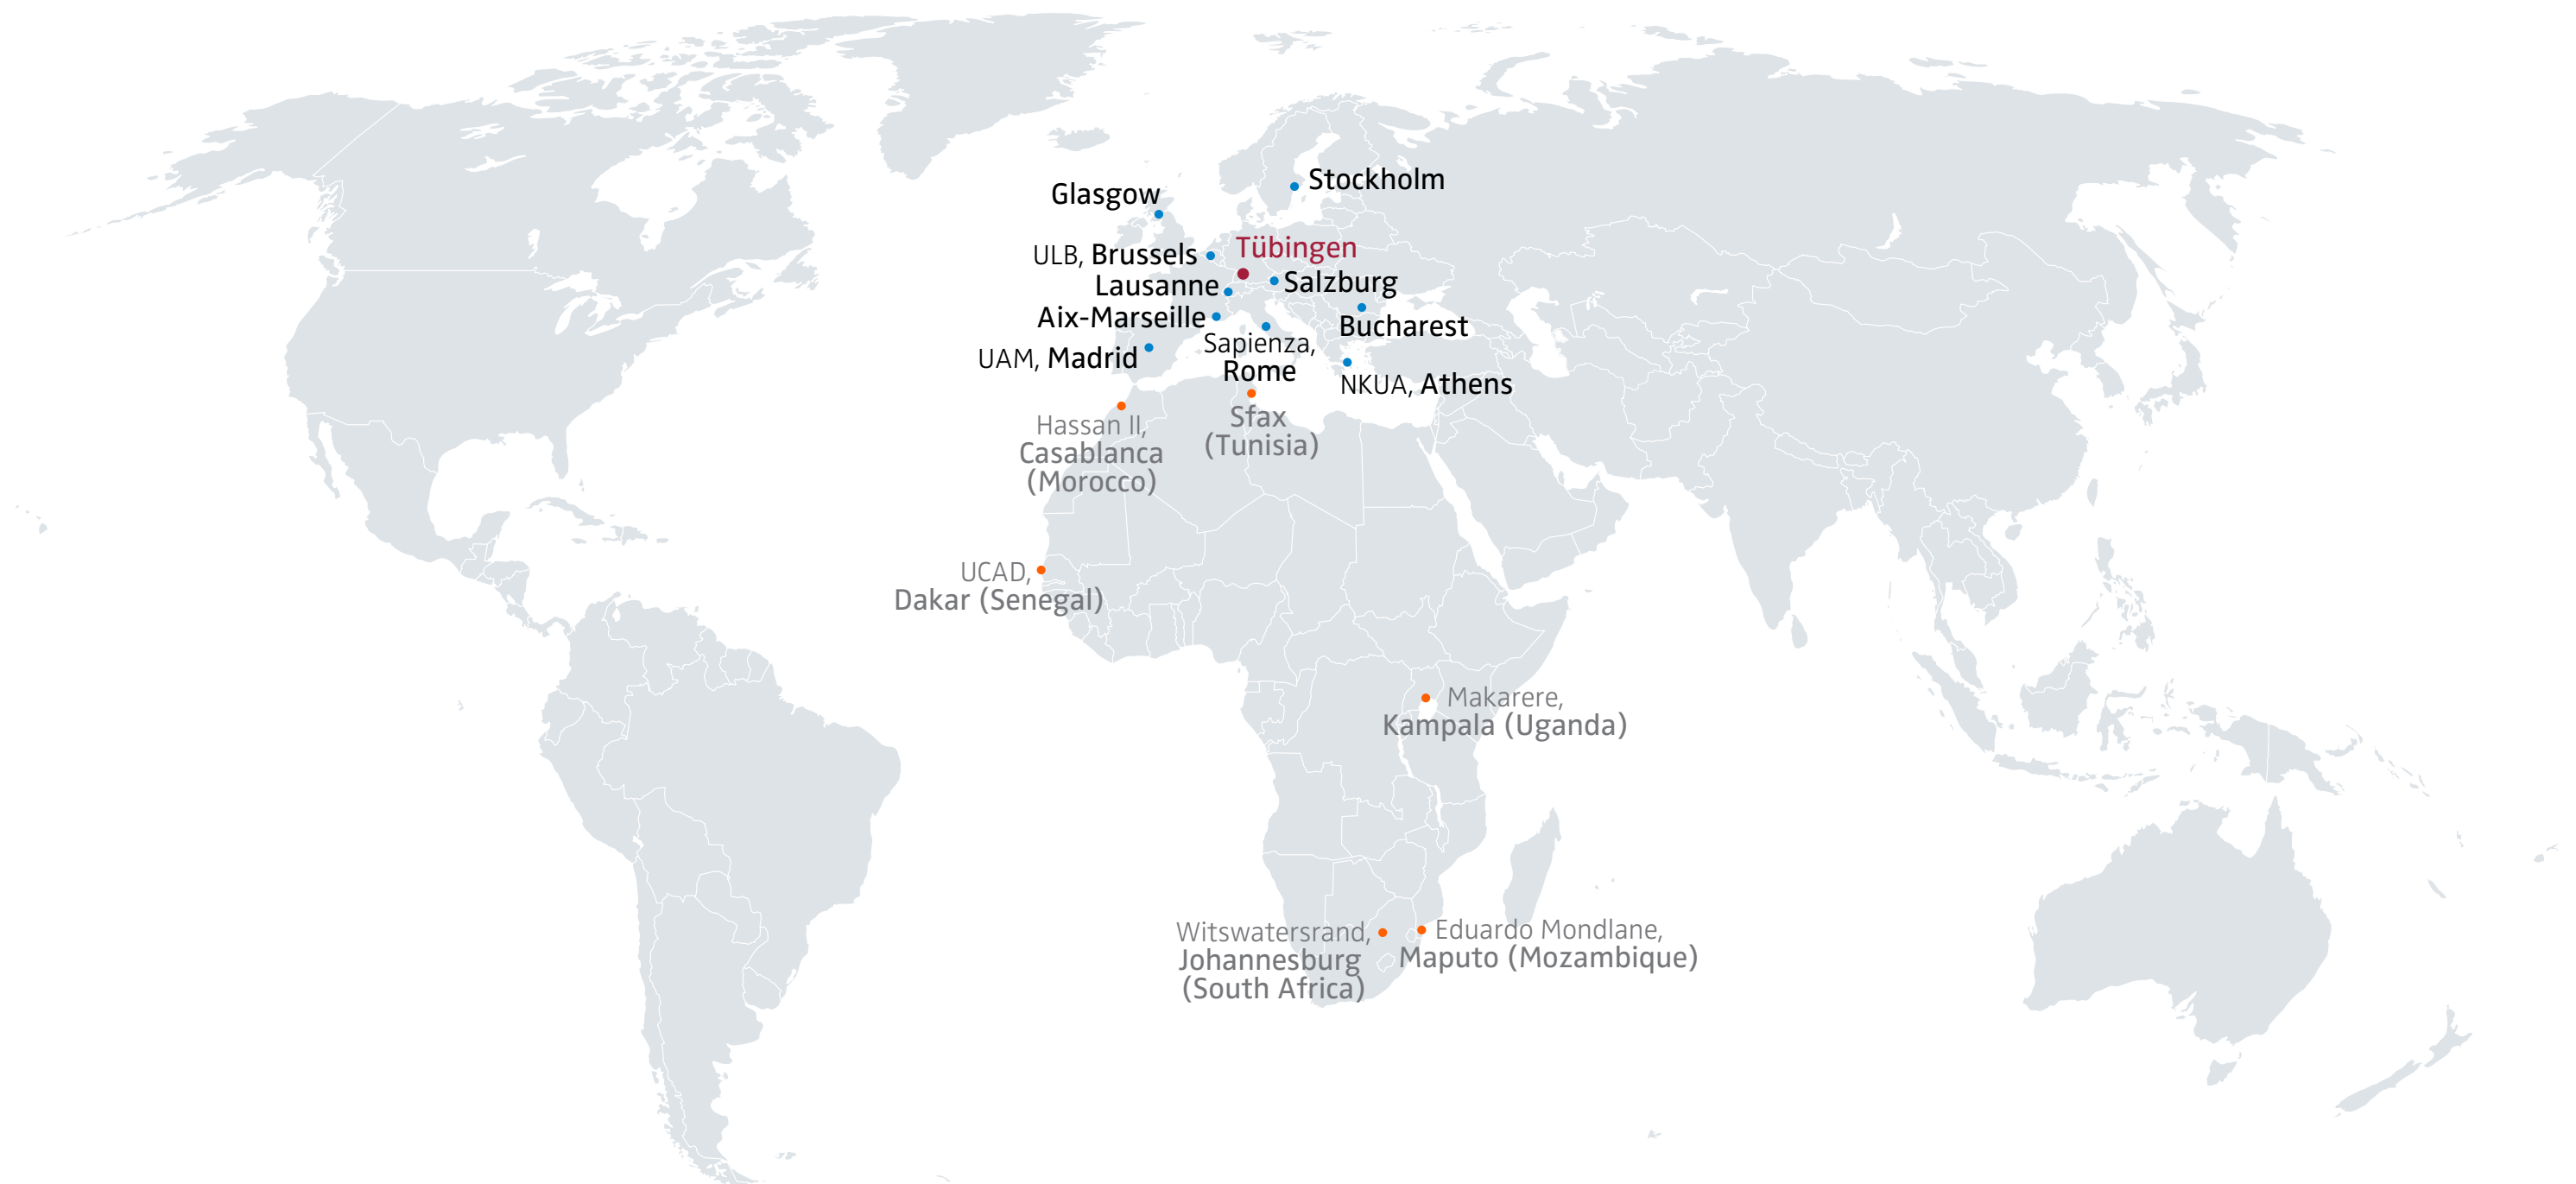

University of Tübingen's Global Partnerships

Branches abroad and research stations

European university alliance CIVIS and CIVIS partners in Africa

Matariki Network of Universities

The Guild of Research-Intensive Universities

Matariki Network of Universities

The Guild of Research-Intensive Universities

Number of partner institutions within ERASMUS+

Non-European partner institutions for exchange programs

University of Tübingen's Global Partnerships

Branches abroad and research stations

European university alliance CIVIS and CIVIS partners in Africa

Matariki Network of Universities

The Guild of Research-Intensive Universities

Number of partner institutions within ERASMUS+

Non-European partner institutions for exchange programs

University of Tübingen's Global Partnerships

Branches abroad and research stations

European university alliance CIVIS and CIVIS partners in Africa

Matariki Network of Universities